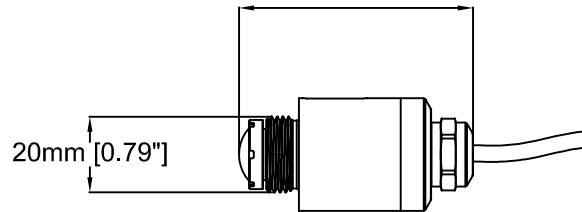

35mm [1.37"] 11mm [0.43"]

91mm [3.59"]

Ø30mm [Ø1.17"]

62mm [2.44"]

Revision	v.02	Revision date	2017-08-17
Paper size	A4	Release date	2014-10-02
Created by	JOT/GAB	Scale	1:2