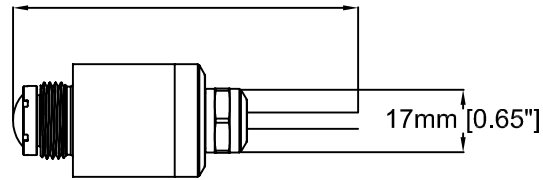

35mm [1.37"] 11mm [0.43"]

91mm [3.59"]

Ø30mm [Ø1.17"]

62mm [2.44"]

Revision	v.02	Revision date	2017-08-17
Paper size	A4	Release date	2014-10-02
Created by	JOT/GAB	Scale	1:2