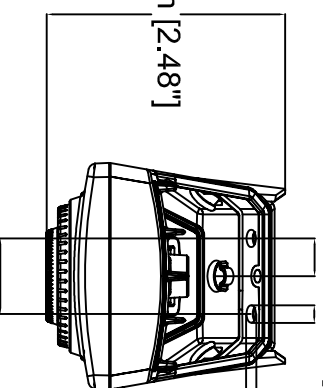

30mm [1.20"]

46mm [1.82"]

63mm [2.48"]

108mm [4.25"]

12mm [0.49"]

9mm [0.36"]

60mm [2.38"]

10mm [0.39"]

5mm [0.18"]

63mm [2.48"]

20mm [0.79"]

Revision	v.01	Revision date	2017-09-29
Paper size	A4	Release date	2016-02-07
Created by	JOT	Scale	1:2