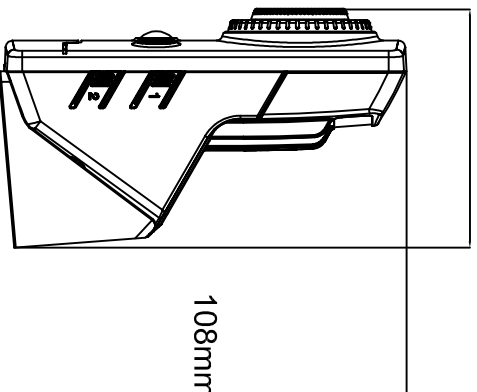

30mm [1.20"]

Ø3mm [Ø0.13"]

63mm [2.48"]

108mm [4.25"]

46mm [1.82"]

60mm [2.38"]

12mm [0.49"]

9mm [0.36"]

10mm [0.39"] 5mm [0.18"]

3mm [0.11"]

63mm [2.48"]

20mm [0.79"]

AXIS M1065-LW Network Camera

Revision	v.01	Revision date	2017-09-29
Paper size	A4	Release date	2016-02-07
Created by	JOT	Scale	1:2