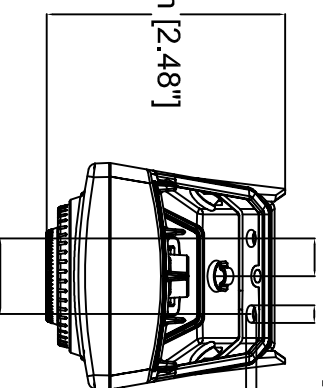

30mm [1.20"]

Ø3mm [Ø0.13"]

63mm [2.48"]

108mm [4.25"]

46mm [1.82"]

60mm [2.38"]

12mm [0.49"]

9mm [0.36"]

10mm [0.39"] 5mm [0.18"]

3mm [0.11"]

63mm [2.48"]

20mm [0.79"]

AXIS M1065-LW Network Camera

Revision	v.01	Revision date	2017-09-29
Paper size	A4	Release date	2016-02-07
Created by	JOT	Scale	1:2