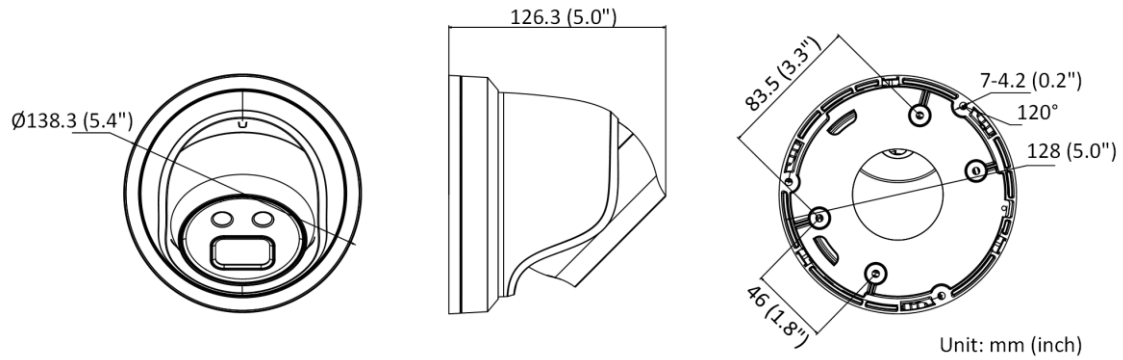

Protection

Ingress protection: IP67 (IEC 60529-2013)

▪ Available Model

DS-2CD3356G2-IS(2.8/4/6 mm)

▪ Dimension