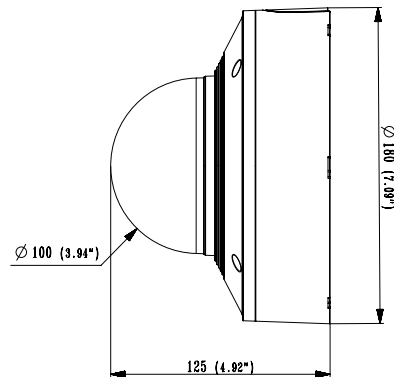

APPERANCE-XNV-6081Z/8081Z/6081/6081R/8081R

Unit : mm (inch)
SCALE 1:1
ver.190603

X-PLUS OUTDOOR VANDAL