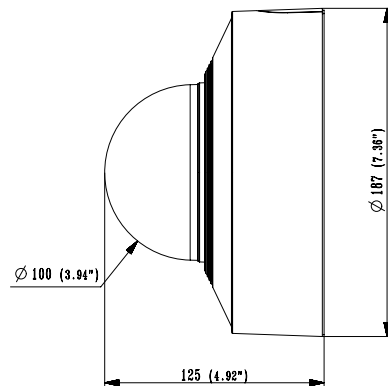

Power Consumption	PoE: Max 12.95W, typical 10.90W 12VDC: Max 11.7W, typical 8.90W 24VAC: Max 14.9W, typical 11.30W
--------------------------	--

Mechanical

Color / Material	White / Aluminum
RAL Code	RAL9003
Product Dimensions / Weight	Ø180x125mm(7.09x4.92"), 1.75kg(3.86 lb)

APPERANCE-XNV-6081Z/8081Z/6081/6081R/8081R

Unit : mm (inch)
 SCALE 1:1
 ver.190603

X-PLUS OUTDOOR VANDAL

X-PLUS OUTDOOR VANDAL with SKIN-COVER

X-PLUS OUTDOOR VANDAL with WEATHER-CAP