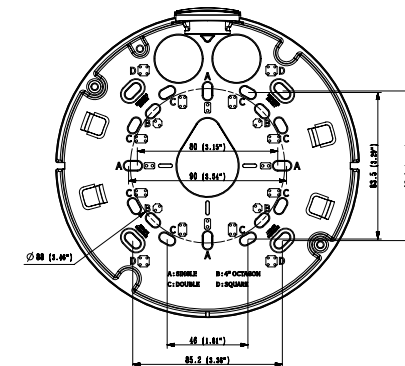

Power Consumption	PoE: Max 12.95W, typical 10.90W 12VDC: Max 11.7W, typical 8.90W 24VAC: Max 14.9W, typical 11.30W
--------------------------	--

Mechanical

Color / Material	White / Aluminum
RAL Code	RAL9003
Product Dimensions / Weight	Ø180x125mm(7.09x4.92"), 1.75kg(3.86 lb)

APPERANCE-XNV-6081Z/8081Z/6081/6081R/8081R

Unit : mm (inch)
 SCALE 1:1
 ver.190603

X-PLUS OUTDOOR VANDAL

X-PLUS OUTDOOR VANDAL with SKIN-COVER

X-PLUS OUTDOOR VANDAL with WEATHER-CAP