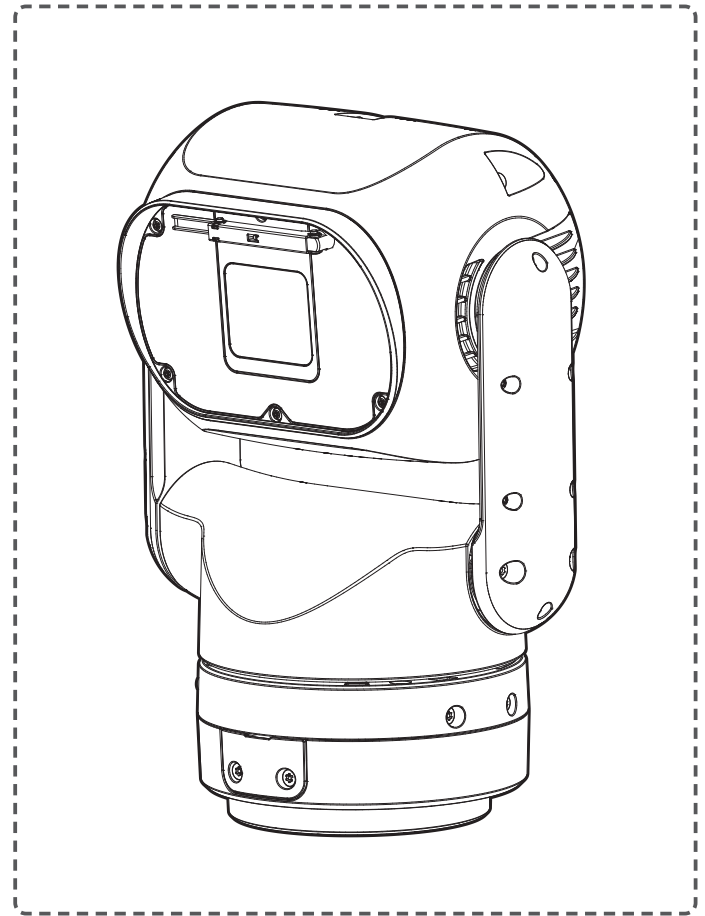

## Mounting Hole Guide

Pedestal  
ø 120.65 mm (ø 4.75 inch)

# Installation

1

• Not included

Do not use screws with a screw head height of over 13.50 mm (0.53 inch).

2