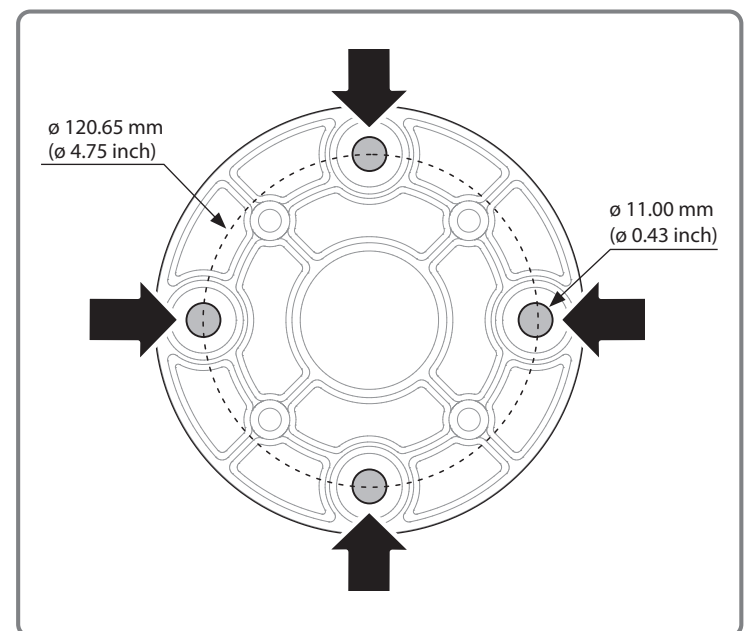

## Mounting Hole Guide

Pedestal  
ø 120.65 mm (ø 4.75 inch)