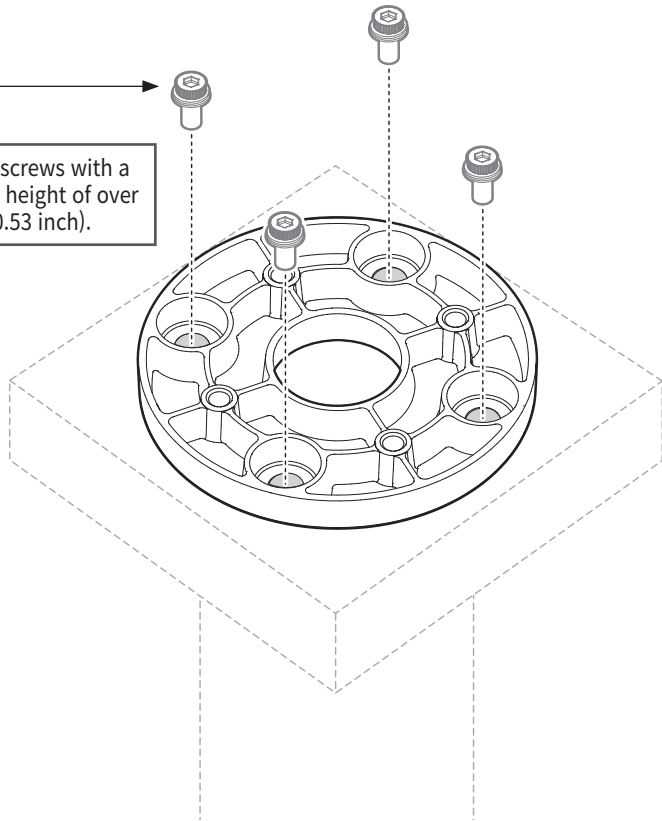

## Mounting Hole Guide

Pedestal  
ø 120.65 mm (ø 4.75 inch)

# Installation

1

• Not included

Do not use screws with a screw head height of over 13.50 mm (0.53 inch).

2