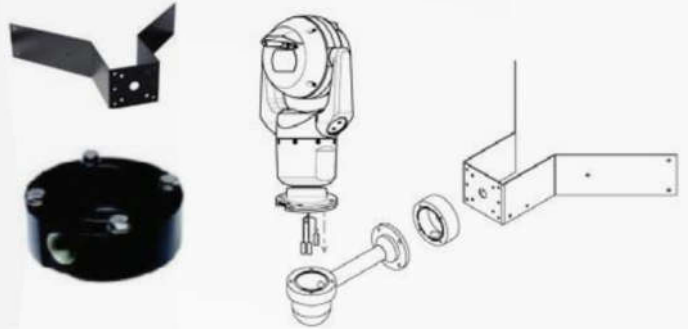

BOSCH

Invented for life

Corner mount

MIC-CMB-BD Corner Mount Bracket, Black

Corner mount bracket, black sand finish (RAL9005)

Commercial Type No.: MIC-CMB-BD
Product No.: F.01U.143.158

MIC-SCA-BD Shallow Conduit Adapter, Black

Shallow conduit adapter for a MIC-WMB, a MIC-PMB, or a MIC-SPR, black sand finish (RAL9005)

Commercial Type No.: MIC-SCA-BD
Product No.: F.01U.143.153

Optional thread adapter (for MIC-SCA)

Commercial Type No.: MIC-M25XNPT34
Product No.: F.01U.301.975

MIC-WMB-BD Wall Mount Bracket, Black

Wall mount bracket, black sand finish (RAL9005)

Commercial Type No.: MIC-WMB-BD
Product No.: F.01U.143.155

Optional thread adapter (for MIC-SCA):