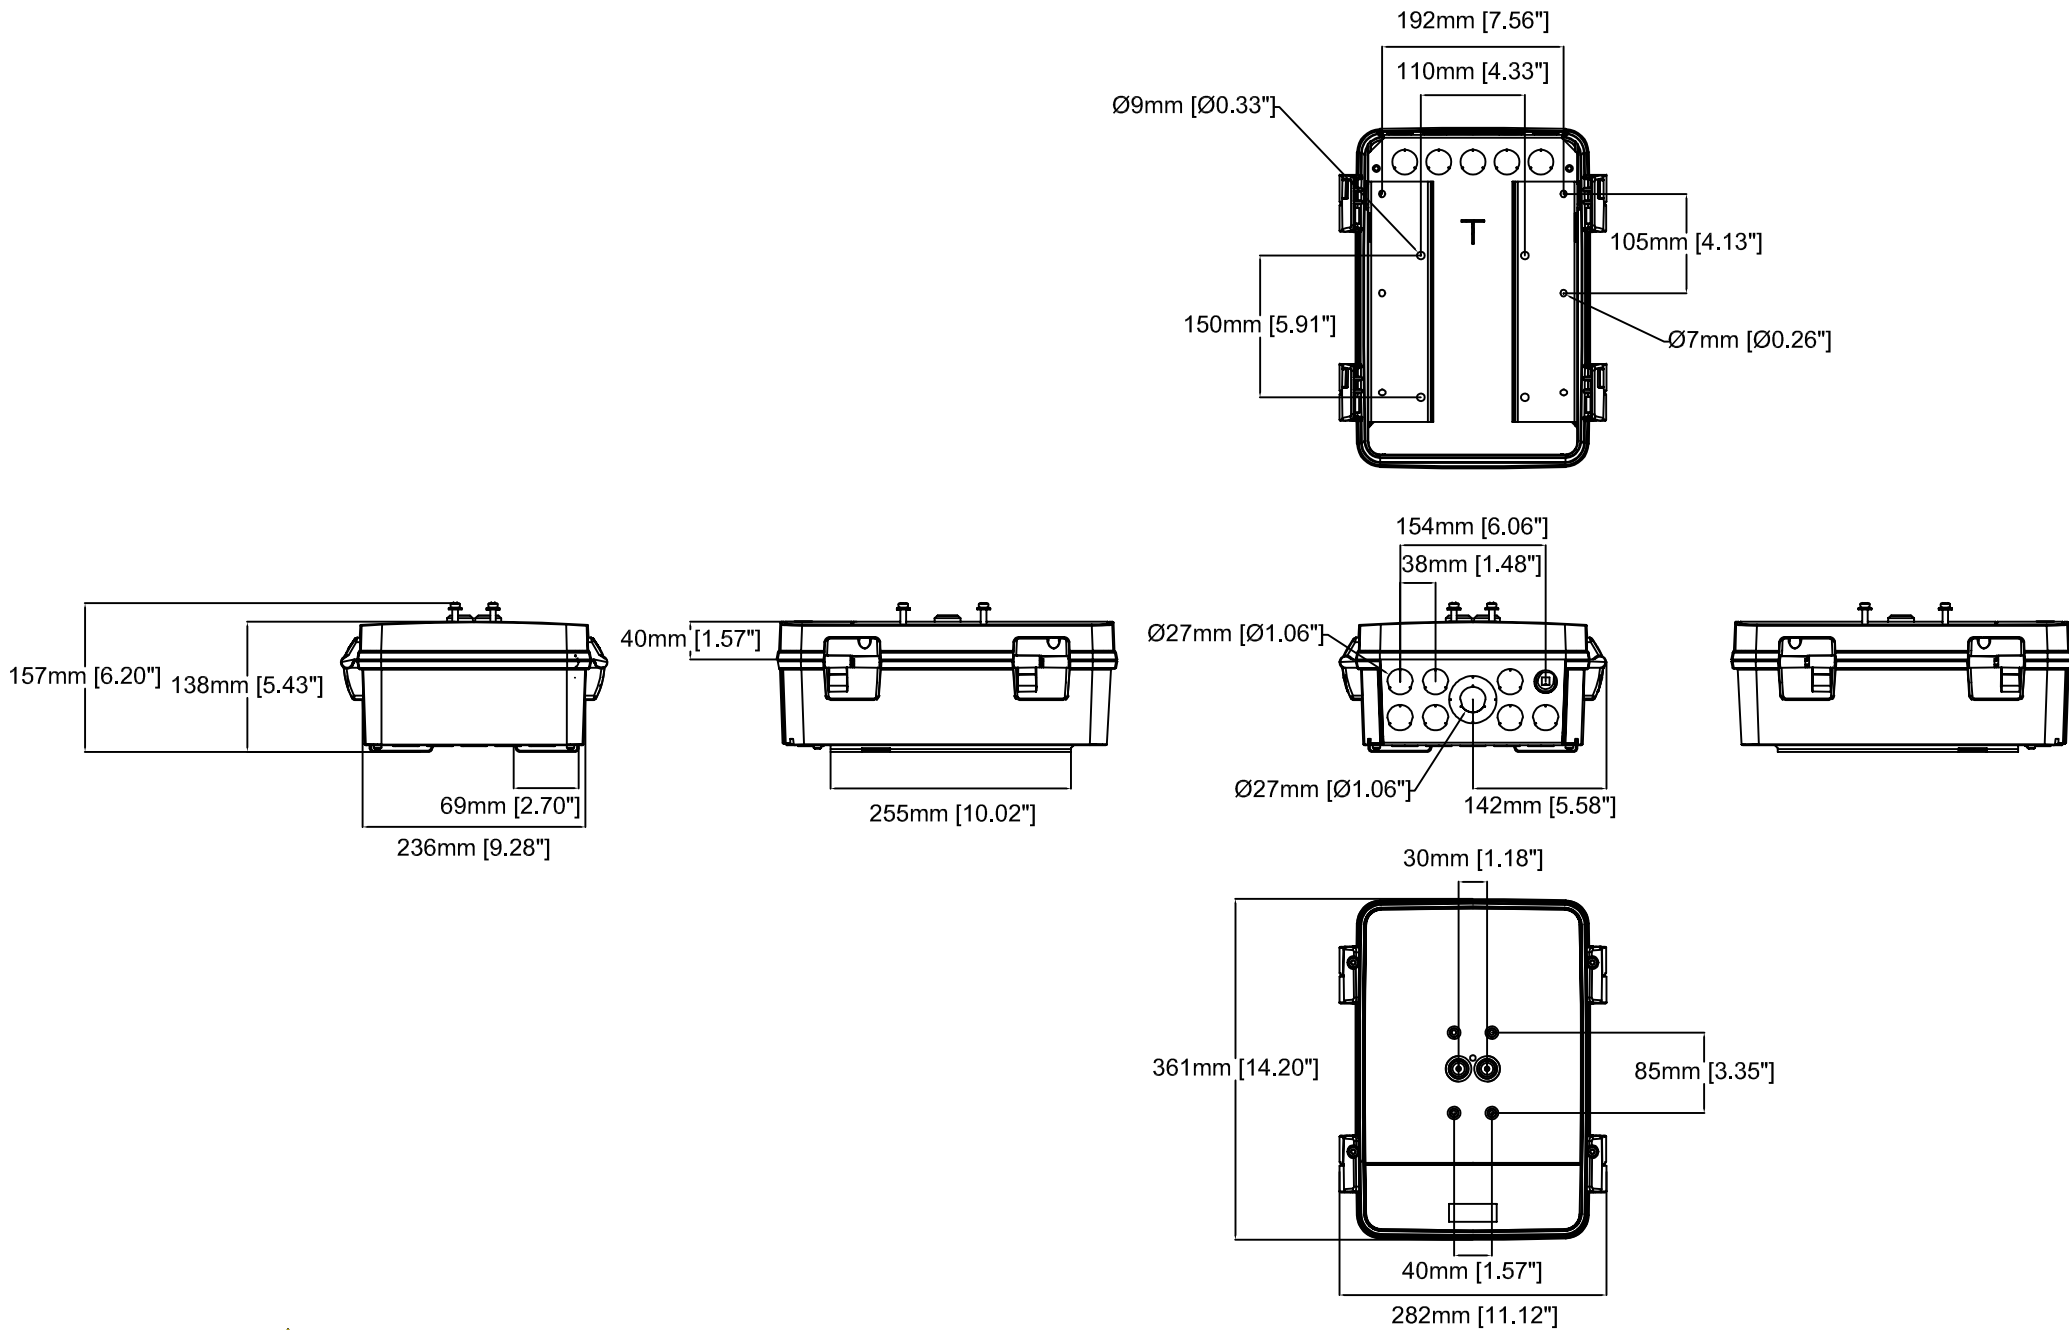

# AXIS T98A16-VE Media Converter Cabinet A

Revision	v.01	Revision date	2017-10-26
Paper size	A4	Release date	2012-06-30
Created by	JOT	Scale	1:5

Revision	v.01	Revision date	2017-10-26
Paper size	A4	Release date	2012-06-30
Created by	JOT	Scale	1:8

Cabinet Door, T98A06,  
can be installed on either side of the cabinet.

100°

365mm [14.38"]

361mm [14.20"]

98mm [3.86"]

264mm [10.40"]

127mm [4.99"]

100mm [3.93"]

127mm [4.98"]

28mm [1.11"]

223mm [8.78"]

# AXIS T98A16-VE Media Converter Cabinet A

Revision	v.01	Revision date	2017-10-26
Paper size	A4	Release date	2012-06-30
Created by	JOT	Scale	1:9