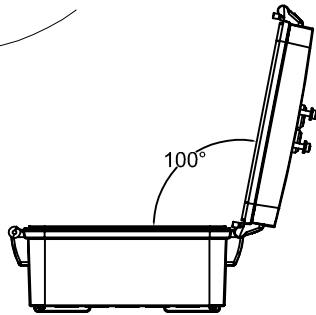

# AXIS T98A16-VE Media Converter Cabinet A

Revision	v.01	Revision date	2017-10-26
Paper size	A4	Release date	2012-06-30
Created by	JOT	Scale	1:5

Revision	v.01	Revision date	2017-10-26
Paper size	A4	Release date	2012-06-30
Created by	JOT	Scale	1:8

Cabinet Door, T98A06,  
can be installed on either side of the cabinet.

100°

365mm [14.38"]

361mm [14.20"]

98mm [3.86"]

264mm [10.40"]

127mm [4.99"]

100mm [3.93"]

127mm [4.98"]

28mm [1.11"]

223mm [8.78"]