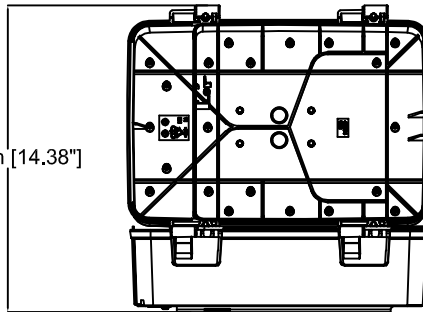

# AXIS T98A16-VE Media Converter Cabinet A

Revision	v.01	Revision date	2017-10-26
Paper size	A4	Release date	2012-06-30
Created by	JOT	Scale	1:5

Revision	v.01	Revision date	2017-10-26
Paper size	A4	Release date	2012-06-30
Created by	JOT	Scale	1:8

Cabinet Door, T98A06,  
can be installed on either side of the cabinet.

100°

365mm [14.38"]

361mm [14.20"]

98mm [3.86"]

264mm [10.40"]

127mm [4.99"]

100mm [3.93"]

127mm [4.98"]

28mm [1.11"]

223mm [8.78"]