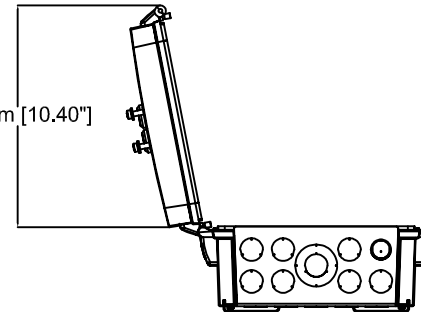

Cabinet Door, T98A06,  
can be installed on either side of the cabinet.

100°

365mm [14.38"]

361mm [14.20"]

98mm [3.86"]

264mm [10.40"]

127mm [4.99"]

100mm [3.93"]

127mm [4.98"]

28mm [1.11"]

223mm [8.78"]