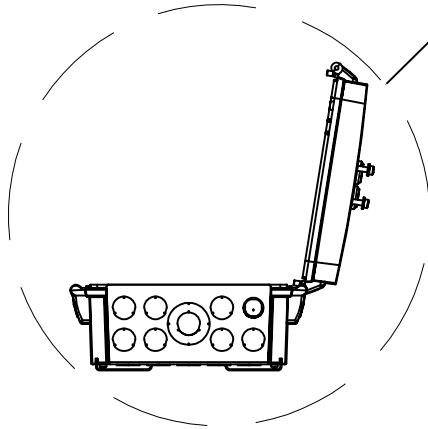

Cabinet Door, T98A06,  
can be installed on either side of the cabinet.

100°

365mm [14.38"]

361mm [14.20"]

98mm [3.86"]

264mm [10.40"]

127mm [4.99"]

100mm [3.93"]

127mm [4.98"]

28mm [1.11"]

223mm [8.78"]