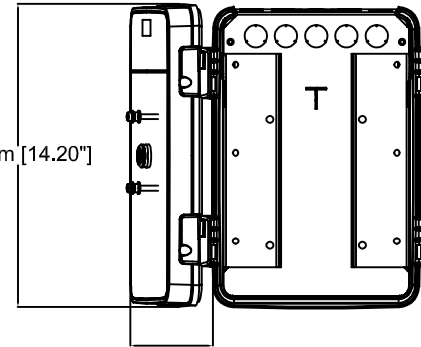

Cabinet Door, T98A06,  
can be installed on either side of the cabinet.

100°

365mm [14.38"]

361mm [14.20"]

98mm [3.86"]

264mm [10.40"]

127mm [4.99"]

100mm [3.93"]

127mm [4.98"]

28mm [1.11"]

223mm [8.78"]