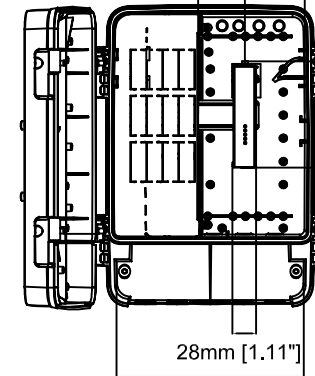

Cabinet Door, T98A06,  
can be installed on either side of the cabinet.

100°

365mm [14.38"]

361mm [14.20"]

98mm [3.86"]

264mm [10.40"]

127mm [4.99"]

100mm [3.93"]

127mm [4.98"]

28mm [1.11"]

223mm [8.78"]