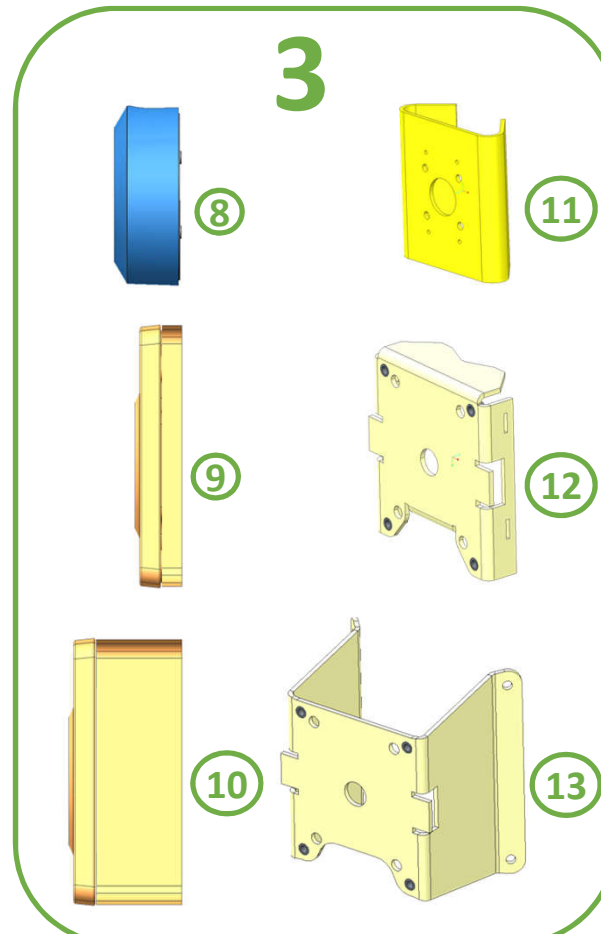

Universal dome accessories

NDA-U-RMT - Pendant parapet mount (Roof mount)

- Robust design
- Corrosion resistant finish
- Vandal resistant
- High UX
 - Swivel function for easy positioning and servicing
 - 1.5" NPT interface

Environmental	
Salt mist	IEC60068-2-52
Impact	IK10

Universal dome accessories

Universal dome accessory overview

CTN + description	
3	NDA-U-WMT Pendant wall mount
4	NDA-U-PMT Pendant pipe mount 30cm
5	NDA-U-PMTE Pendant pipe mount extension 70cm
6	NDA-U-RMT Pendant Parapet Mount
7	LTC 9230/01 Flat roof mount adapter
8	NDA-U-PSMB Pendant Wall/Ceiling Mount SMB
9	NDA-U-WMP Wall Mount Plate IP66
10	NDA-U-PA0/1/2 Surveillance Cabinet 24/110/230VAC IP66
11	NDA-U-PMAS Pole mount adapter small
12	NDA-U-PMAL Pole mount adapter large
13	NDA-U-CMT Corner mount adapter

- Mounting option 1
- Mounting option 2**
- Mounting option 3
- Mounting option 4
- Mounting option 5
- Mounting option 6

NDA-U-RMT
Pendant parapet mount

Camera type 1

Camera type 2

Camera type 3

Camera type 4