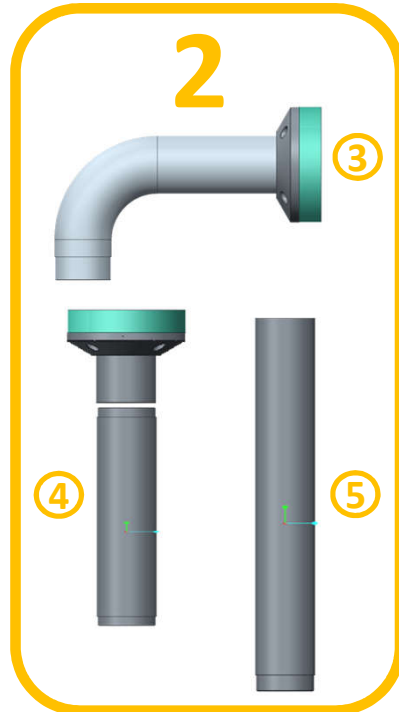

Universal dome accessories

NDA-U-RMT - Pendant parapet mount (Roof mount)

- Robust design
- Corrosion resistant finish
- Vandal resistant
- High UX
 - Swivel function for easy positioning and servicing
 - 1.5" NPT interface

Environmental	
Salt mist	IEC60068-2-52
Impact	IK10

Universal dome accessories

Universal dome accessory overview

CTN + description	
3	NDA-U-WMT Pendant wall mount
4	NDA-U-PMT Pendant pipe mount 30cm
5	NDA-U-PMTE Pendant pipe mount extension 70cm
6	NDA-U-RMT Pendant Parapet Mount
7	LTC 9230/01 Flat roof mount adapter
8	NDA-U-PSMB Pendant Wall/Ceiling Mount SMB
9	NDA-U-WMP Wall Mount Plate IP66
10	NDA-U-PA0/1/2 Surveillance Cabinet 24/110/230VAC IP66
11	NDA-U-PMAS Pole mount adapter small
12	NDA-U-PMAL Pole mount adapter large
13	NDA-U-CMT Corner mount adapter

- Mounting option 1
- Mounting option 2**
- Mounting option 3
- Mounting option 4
- Mounting option 5
- Mounting option 6

NDA-U-RMT
Pendant parapet mount

Camera type 1

Camera type 2

Camera type 3

Camera type 4