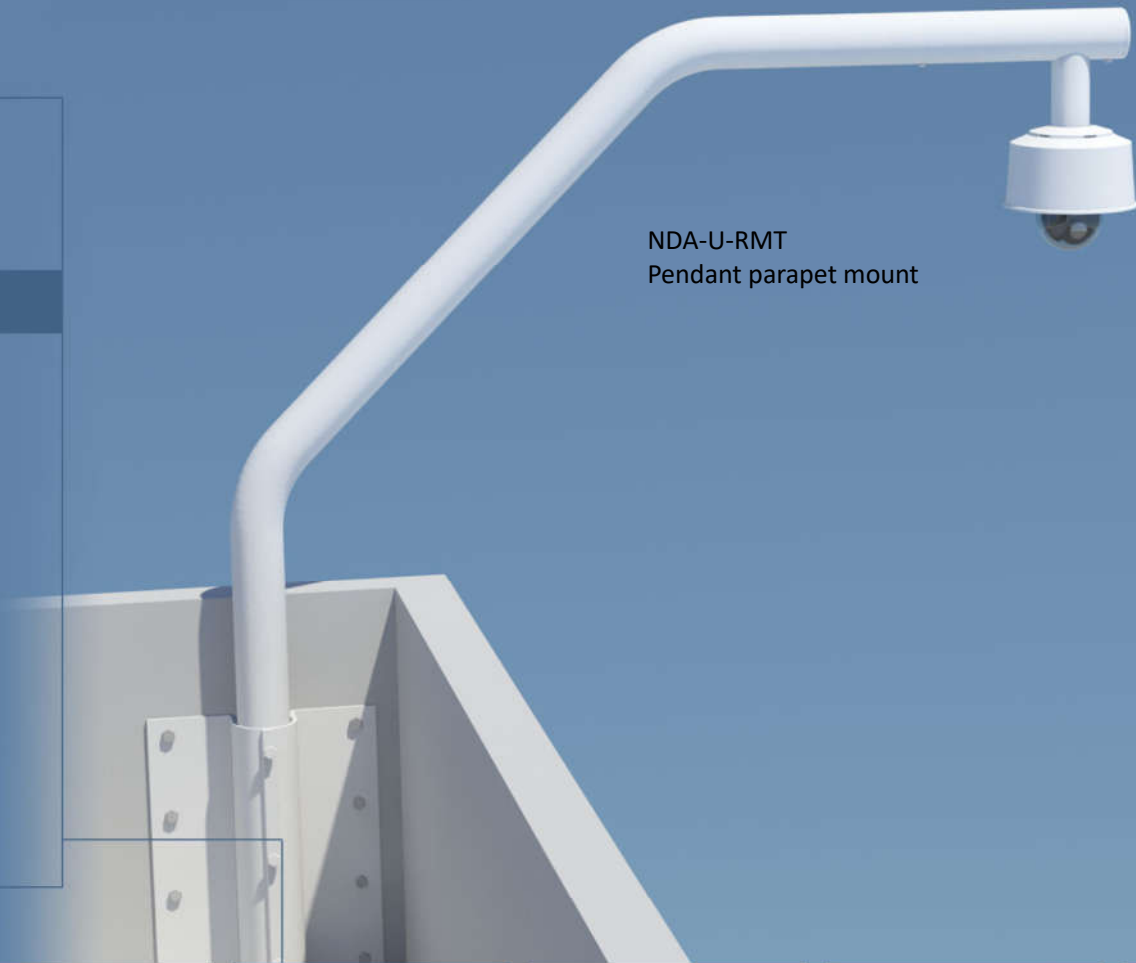

Universal dome accessories

NDA-U-RMT - Pendant parapet mount (Roof mount)

- Robust design
- Corrosion resistant finish
- Vandal resistant
- High UX
 - Swivel function for easy positioning and servicing
 - 1.5" NPT interface

Environmental	
Salt mist	IEC60068-2-52
Impact	IK10

Universal dome accessories

Universal dome accessory overview

CTN + description	
3	NDA-U-WMT Pendant wall mount
4	NDA-U-PMT Pendant pipe mount 30cm
5	NDA-U-PMTE Pendant pipe mount extension 70cm
6	NDA-U-RMT Pendant Parapet Mount
7	LTC 9230/01 Flat roof mount adapter
8	NDA-U-PSMB Pendant Wall/Ceiling Mount SMB
9	NDA-U-WMP Wall Mount Plate IP66
10	NDA-U-PA0/1/2 Surveillance Cabinet 24/110/230VAC IP66
11	NDA-U-PMAS Pole mount adapter small
12	NDA-U-PMAL Pole mount adapter large
13	NDA-U-CMT Corner mount adapter

- Mounting option 1
- Mounting option 2**
- Mounting option 3
- Mounting option 4
- Mounting option 5
- Mounting option 6

NDA-U-RMT
Pendant parapet mount

Camera type 1

Camera type 2

Camera type 3

Camera type 4